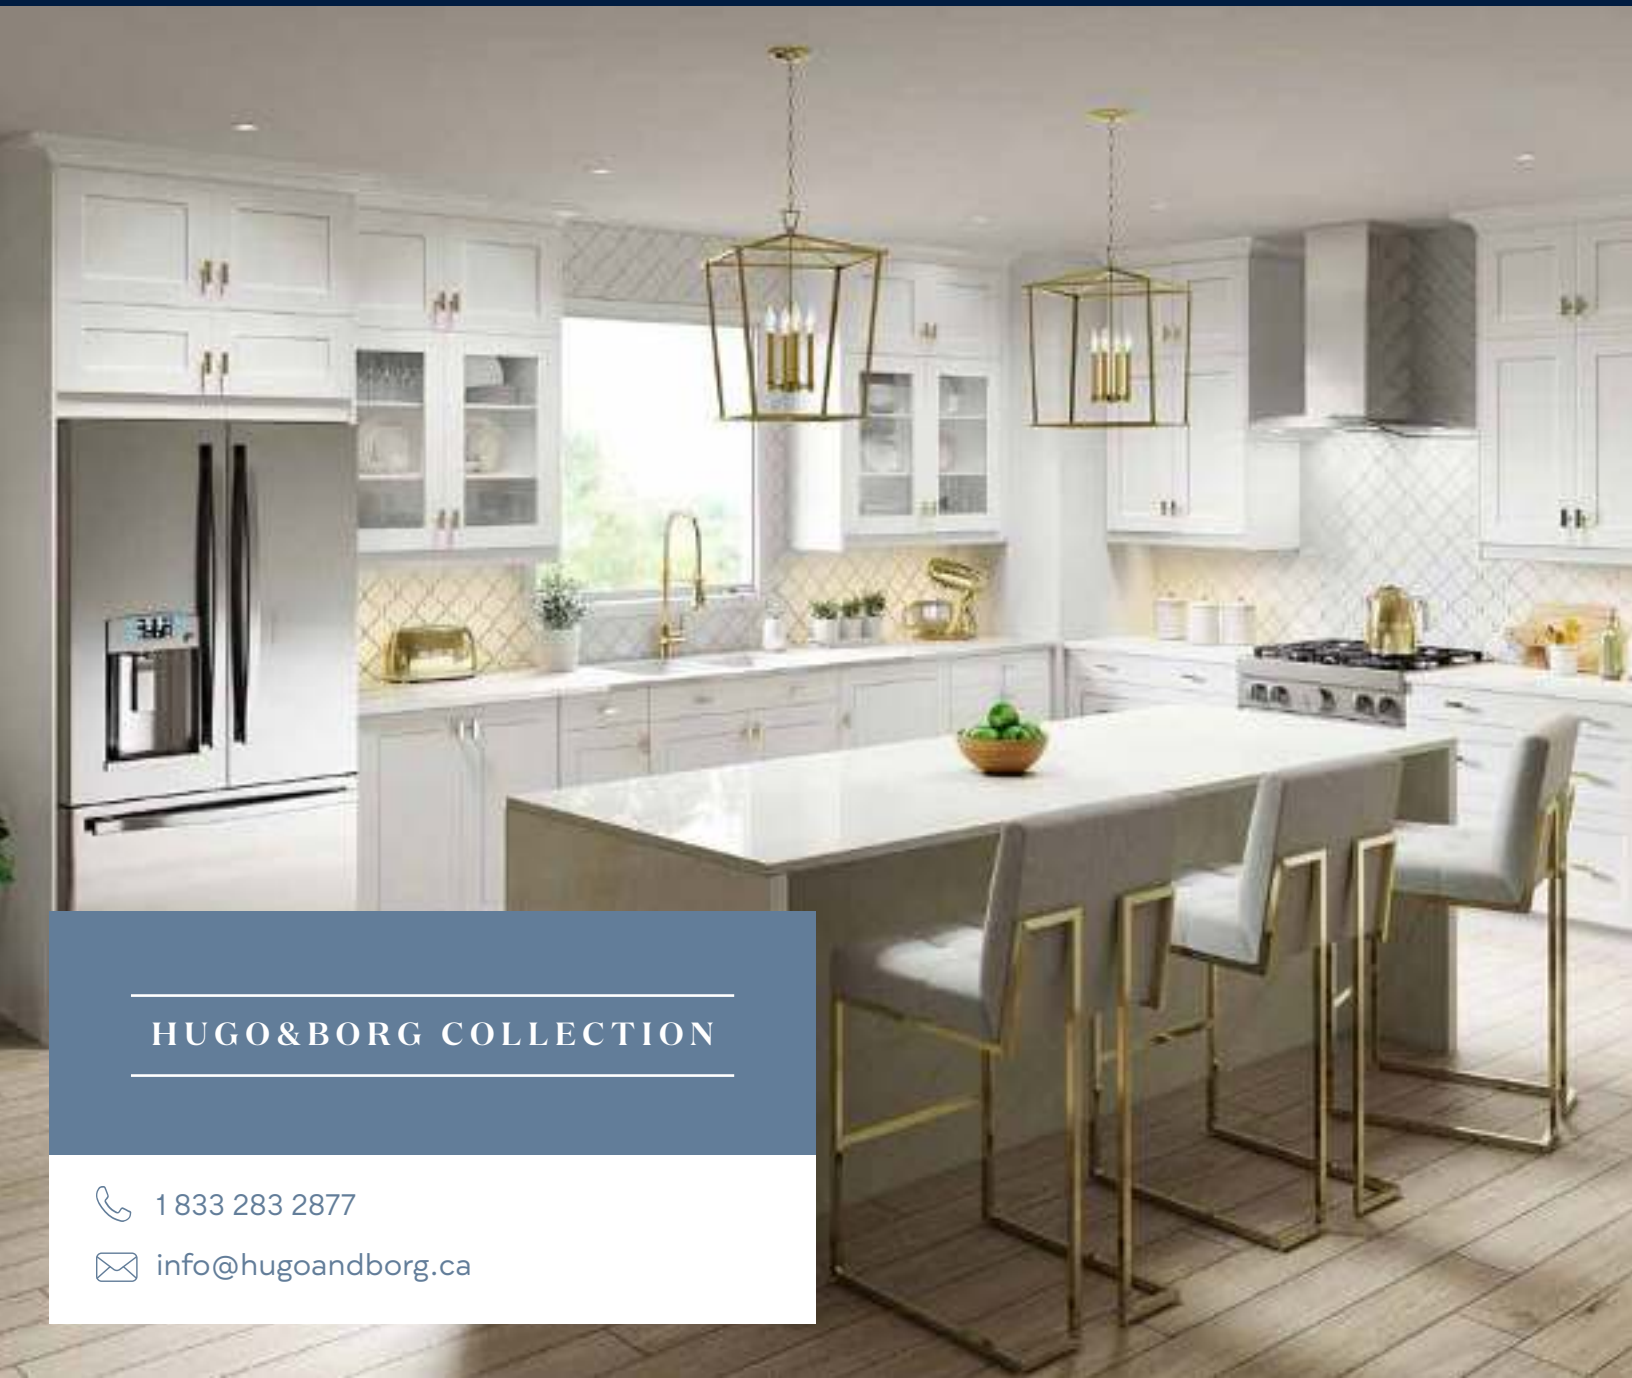

Landon & Co.

HUGO&BORG COLLECTION

📞 1 833 283 2877

✉ info@hugoandborg.ca