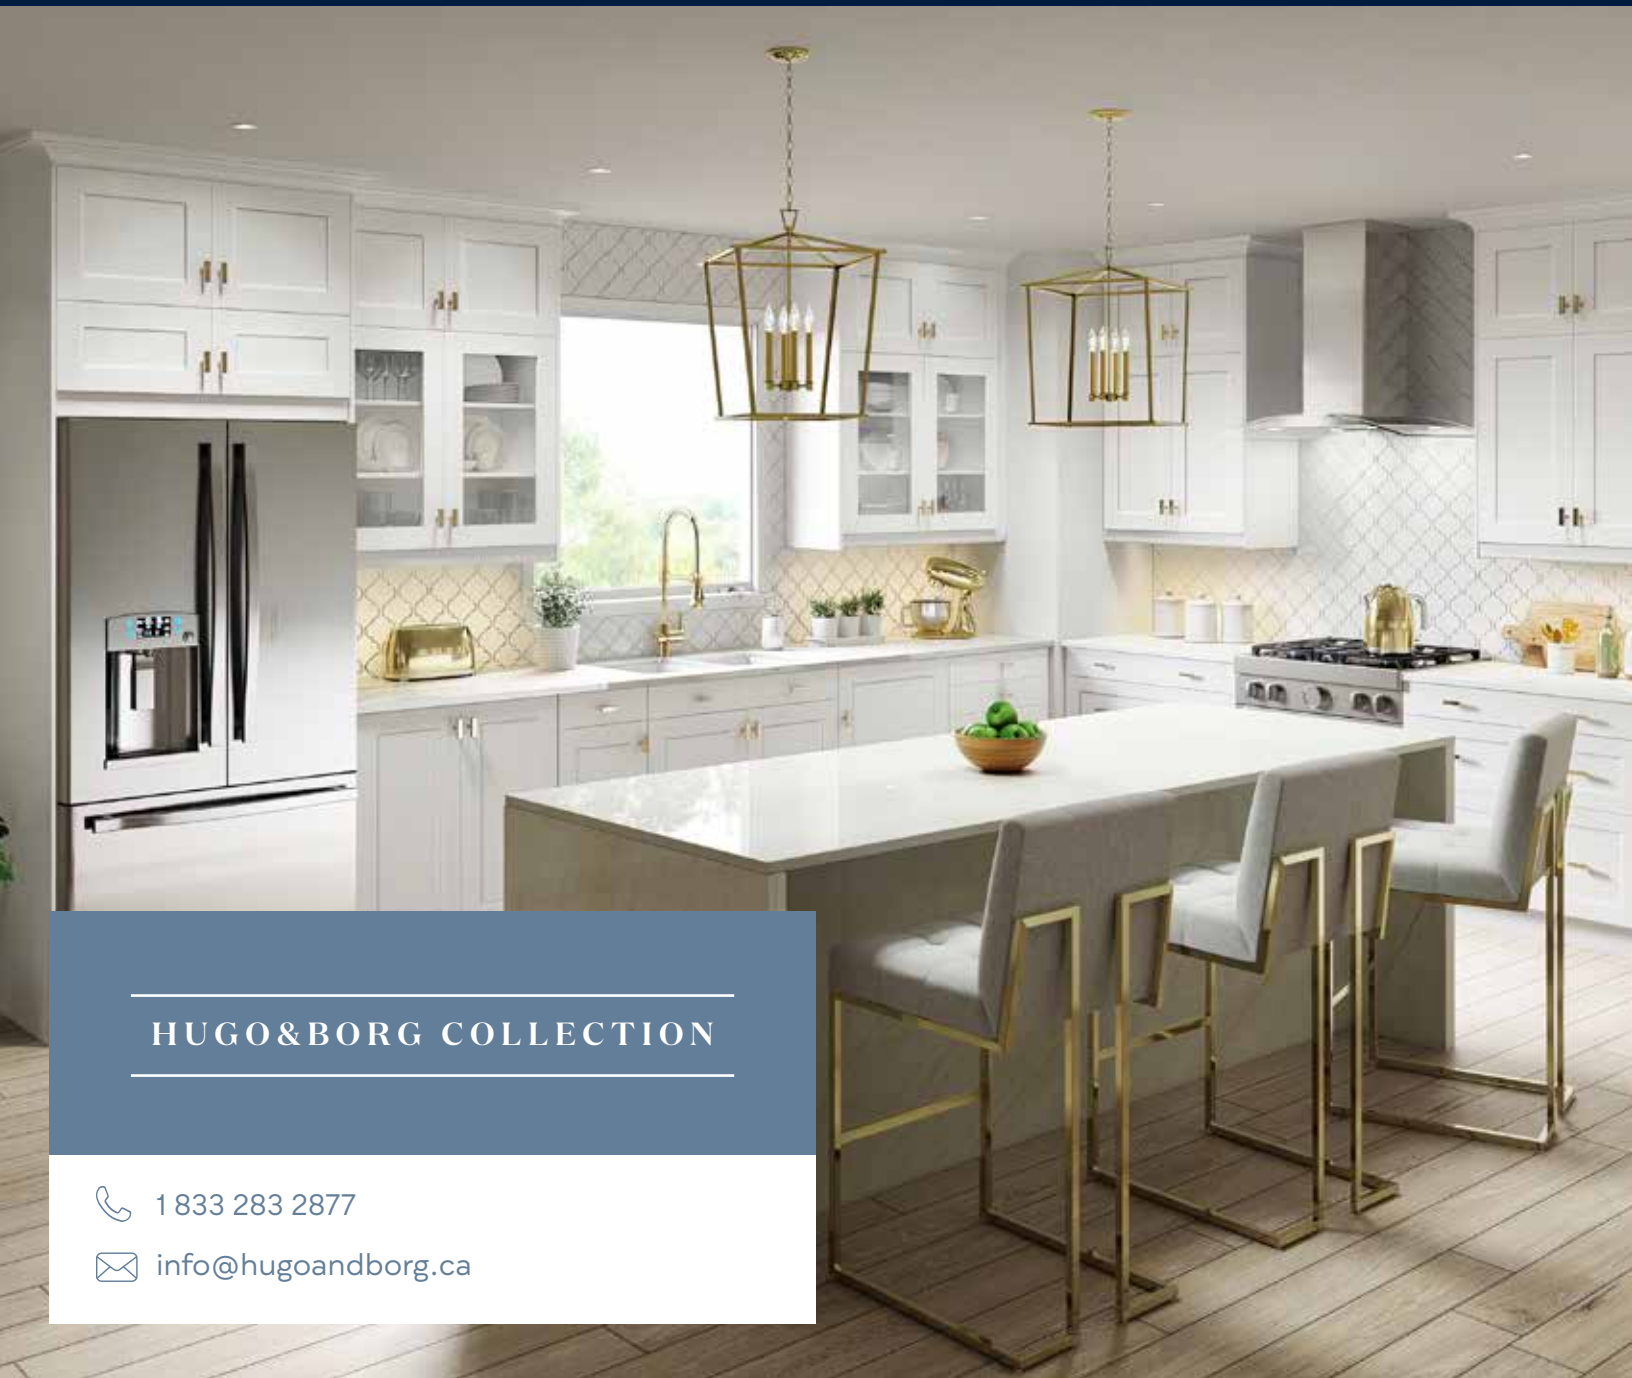

Landon & Co.

HUGO&BORG COLLECTION

📞 1 833 283 2877

✉️ info@hugoandborg.ca