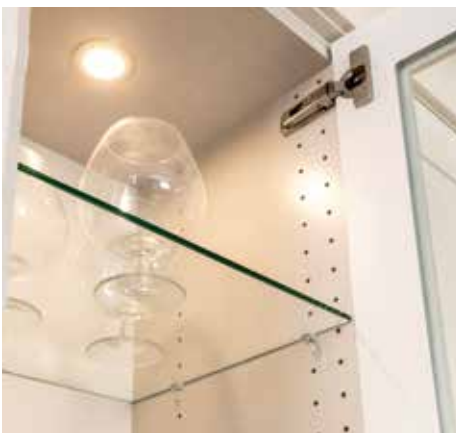

LASALLE

Bright White

Modern and bright, this bright white slab door style is ideal for minimalist designs and coordinates perfectly with all accent colors.

COMPLETE THE LOOK & ENHANCE YOUR SPACE

Add smart storage solutions that keep your items off the counter, organized, and stylish. Top things off with our chic colour-matched panels, mouldings, and trims for the perfect finishing touch.