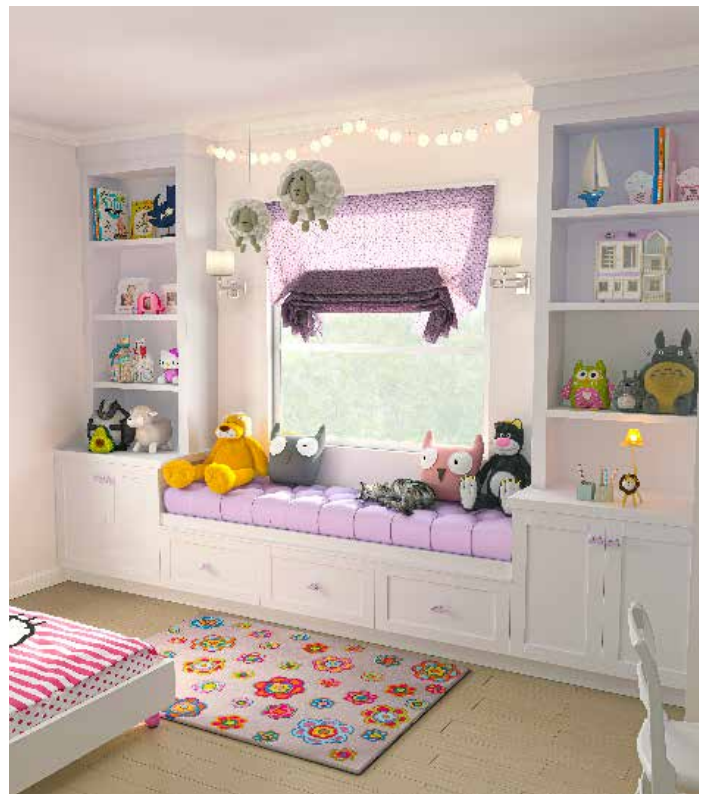

ROSEMONT

Bright White

Timeless and elegant, it's easy to contrast or coordinate with this simple, bright white 5-piece shaker style to create a fresh space.